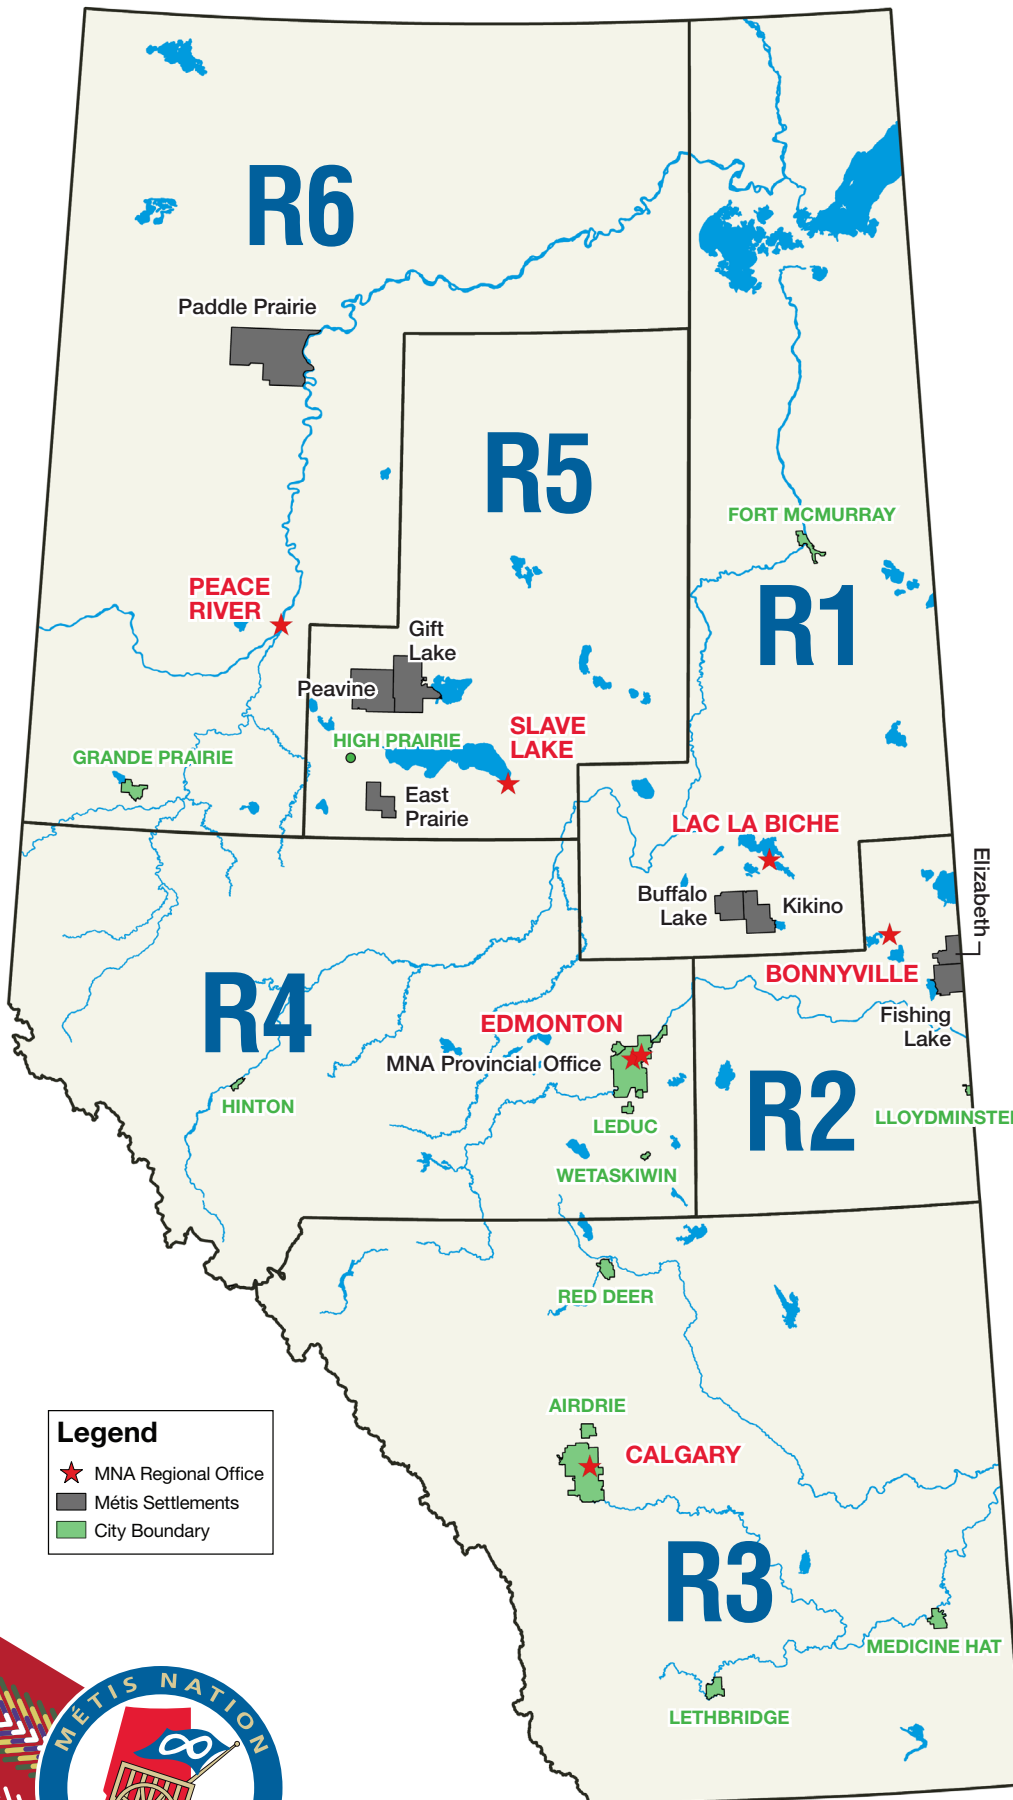

Regional Offices

Legend

- ★ MNA Regional Office
- Métis Settlements
- City Boundary

REGION 1

President: James Cardinal
Vice-President: Jason Ekeberg
10104 – 102 Avenue
PO Box 1350
Lac La Biche, AB T0A 2C0
Phone: 780-623-3039

REGION 2

President: Duane Zaraska
Vice-President: Andrea Sandmaier
5102 – 51 Street
Box 6497
Bonnyville, AB T9N 2H1
Phone: 780-826-7483

REGION 3

President: Lawrence Gervais
Vice-President: Judy Gentes
1415 – 28th Street NE
Calgary, AB T2A 2P6
Phone: 403-569-8800
Toll Free: 1-800-267-5844

REGION 4

President: Tracy Friedel
Vice-President: Gary Gagnon
11724 – 95 Street
Edmonton, AB T5G 1L9
Phone: 780-944-9288
Toll Free: 1-888-588-4088

REGION 5

President: Elmer Gullion
Vice-President: Hilda Lambert
353 Main Street North
Slave Lake, AB T0G 2A3
Phone: 780-849-4654

REGION 6

President: Carol Ridsdale
Vice-President: Barry Dibb
9621 – 90 Avenue
Peace River, AB T8S 1G8
Phone: 780-624-4219
Toll Free: 1-800-668-5319

MNA PROVINCIAL OFFICE

President: Audrey Poitras
Vice-President: Daniel Cardinal
#100-11738 Kingsway NW
Edmonton, AB T5G 0X5
Phone: 780-455-2200
Toll-Free: 1-800-252-7553